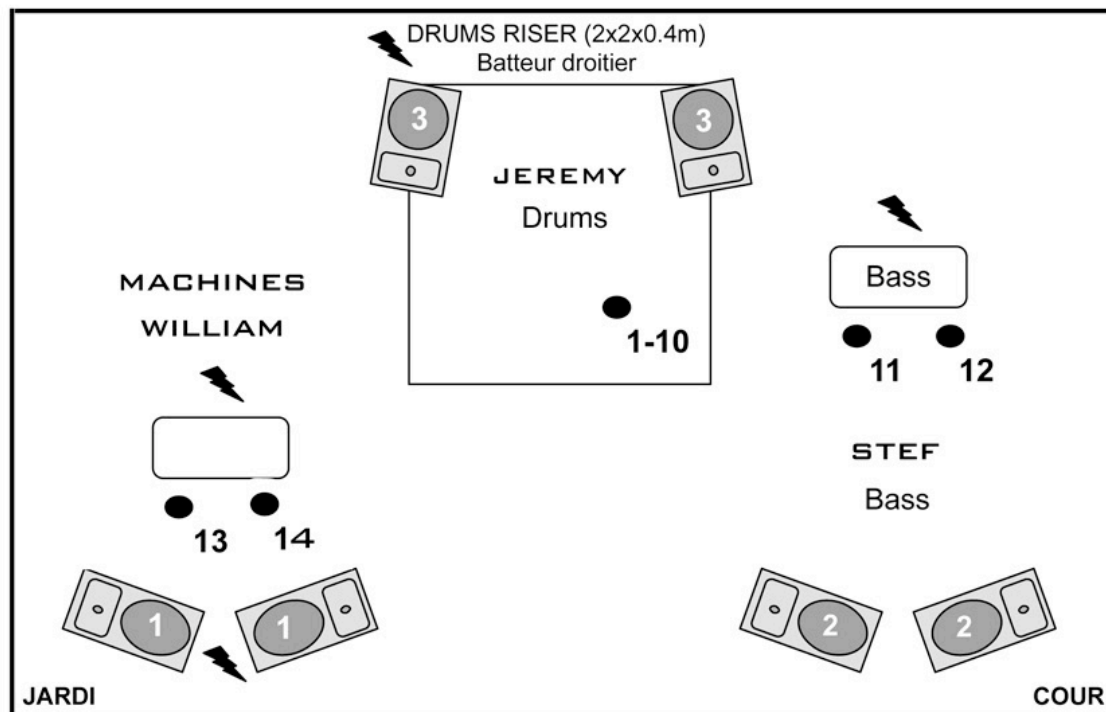

OTTOKRAFT

Ch	Monitor	Input	Mic	Stand	Insert
1		Kick	Beta52*	SB	Comp/Gate
2		Kick	SM91	None	Comp/Gate
3		Snare Top	SM57	SB	Comp/Gate
4		Snare Bottom	SM57	SB	
5		Hi Hat	SM81	SB	
6		Rack Tom	e604*	None	Gate
7		Floor Tom	MD421	SB	Gate
8		Ride	SM81	None	
9		OH L	SM81	TB	
10		OH R	SM81	TB	
11		Bass Amp	XLR	None	Comp
12		Bass Mic	M88	SB	
13		MACHINES	XLR	None	
14		MACHINES	XLR	None	
15		PCM 70 L			
16		PCM 70 R			
17		SPX 990 L			
18		SPX 990 R			
20		CD L			
21		CD R			
22					