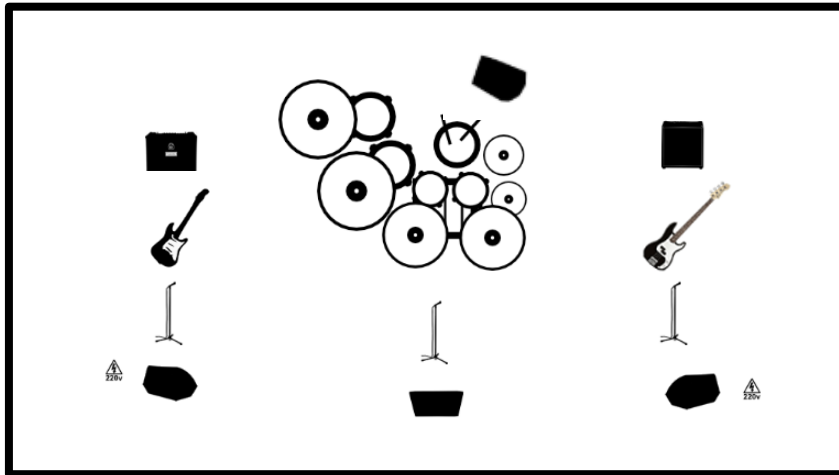

# RIDER SYNAPSE

Lines		Microphones
1	Guitar Amp	Shure SM57
2	Bass Amp	Shure Beta 52
3	Lead Vocals	Shure SM58
4	Backing Vocals	Shure SM58
5	Backing Vocals	Shure SM58
6	Snare	Shure SM57
7	Kick Drum	Shure Beta52
8	Tom 1	Senheinser E604
9	Tom 2	Senheinser E604
10	Tom 3	Senheinser E604
11	Tom 4	Senheinser E604
12	Overhead 1	AKG C414
13	Overhead 2	AKG C414
14	Monitor 1	-
15	Monitor 2	-
16	Monitor 3	-
17	Monitor 4	-